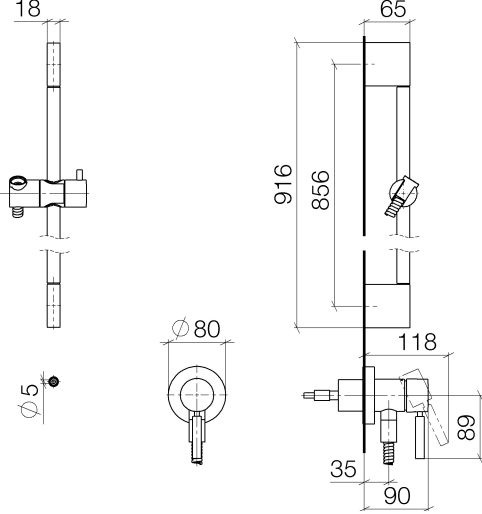

Concealed single-lever mixer with integrated shower connection with shower set without hand shower - Brushed Champagne (22kt Gold)

TARA

36 013 660

Fits: TARA, META

- cover plate Ø 78 mm
- metal shower hose 1750mm with integrated anti-twist protection
- slide bar

This article does not include a hand shower!

Intrinsic protection against back flow.

Article cannot be extended, please check the depth of the installation location!

	Brushed Champagne (22kt Gold)	36 013 660-46
	Chrome	36 013 660-00
	Brushed Platinum	36 013 660-06
	Platinum	36 013 660-08
	Dark Chrome	36 013 660-19
	Brushed Light Gold	36 013 660-27
	Brushed Durabrass (23kt Gold)	36 013 660-28
	Matte Black	36 013 660-33
	Champagne (22kt Gold)	36 013 660-47
	Brushed Chrome	36 013 660-93
	Brushed Dark Platinum	36 013 660-99

Concealed single-lever mixer with integrated shower connection with shower set without hand shower - Brushed Champagne (22kt Gold)

TARA

36 013 660

Concealed single-lever mixer with integrated shower connection with shower set without hand shower - Brushed Champagne (22kt Gold)

TARA

36 013 660

Parts for other finishes can be found here: [Chrome](#)

Spare parts list

No.	Item Number	Name	Quantity used	Delivery time
1	05 17 20 726 02 90	fixing set	1	2
2	09 31 11 049 90	pin	2	2
3	04 31 11 113 00 90	pin	2	2
4	08 17 97 054-46	holder	2	30
5	90 28 22 597 00-46	holder	1	30
6	28 322 970-46	Metal shower hose 1/2" x 3/8" x 1750 mm - Brushed Champagne (22kt Gold)	1	30
7	12 580 970-46	Slide unit - Brushed Champagne (22kt Gold)	1	30
8	90 14 20 026 00 90	seal	1	2
9	36 045 660-46	Concealed single-lever mixer with cover plate with integrated shower connection - Brushed Champagne (22kt Gold)	1	30