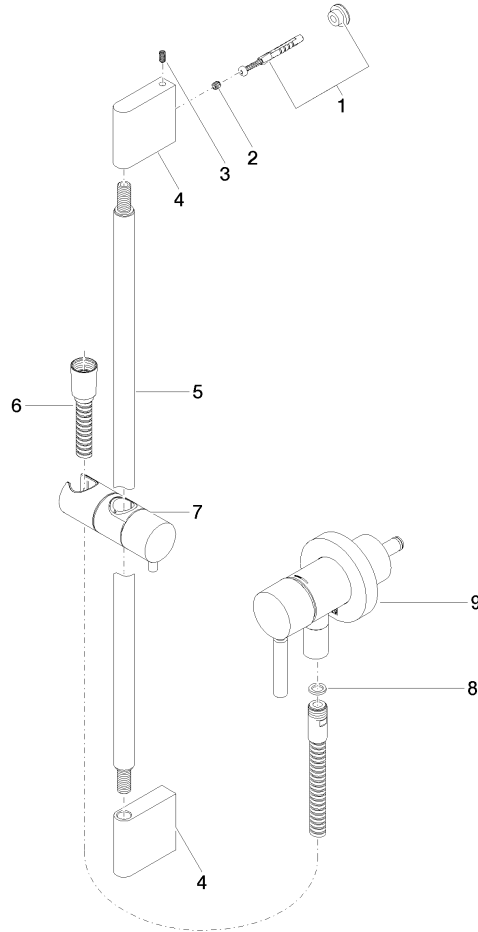

Concealed single-lever mixer with integrated shower connection with shower set without hand shower - Brushed Champagne (22kt Gold)

TARA

36 013 660

Fits: TARA, META

- cover plate Ø 78 mm
- metal shower hose 1750mm with integrated anti-twist protection
- slide bar

Concealed single-lever mixer with integrated shower connection with shower set without hand shower - Brushed Champagne (22kt Gold)

TARA

36 013 660

Concealed single-lever mixer with integrated shower connection with shower set without hand shower - Brushed Champagne (22kt Gold)

TARA

36 013 660

Parts for other finishes can be found here: [Chrome](#)

Spare parts list

No.	Item Number	Name	Quantity used	Delivery time
1	05 17 20 726 02 90	fixing set	1	2
2	09 31 11 049 90	pin	2	2
3	04 31 11 113 00 90	pin	2	2
4	08 17 97 054-46	holder	2	30
5	90 28 22 597 00-46	holder	1	30
6	28 322 970-46	Metal shower hose 1/2" x 3/8" x 1750 mm - Brushed Champagne (22kt Gold)	1	30
7	12 580 970-46	Slide unit - Brushed Champagne (22kt Gold)	1	30
8	90 14 20 026 00 90	seal	1	2
9	36 045 660-46	Concealed single-lever mixer with cover plate with integrated shower connection - Brushed Champagne (22kt Gold)	1	30